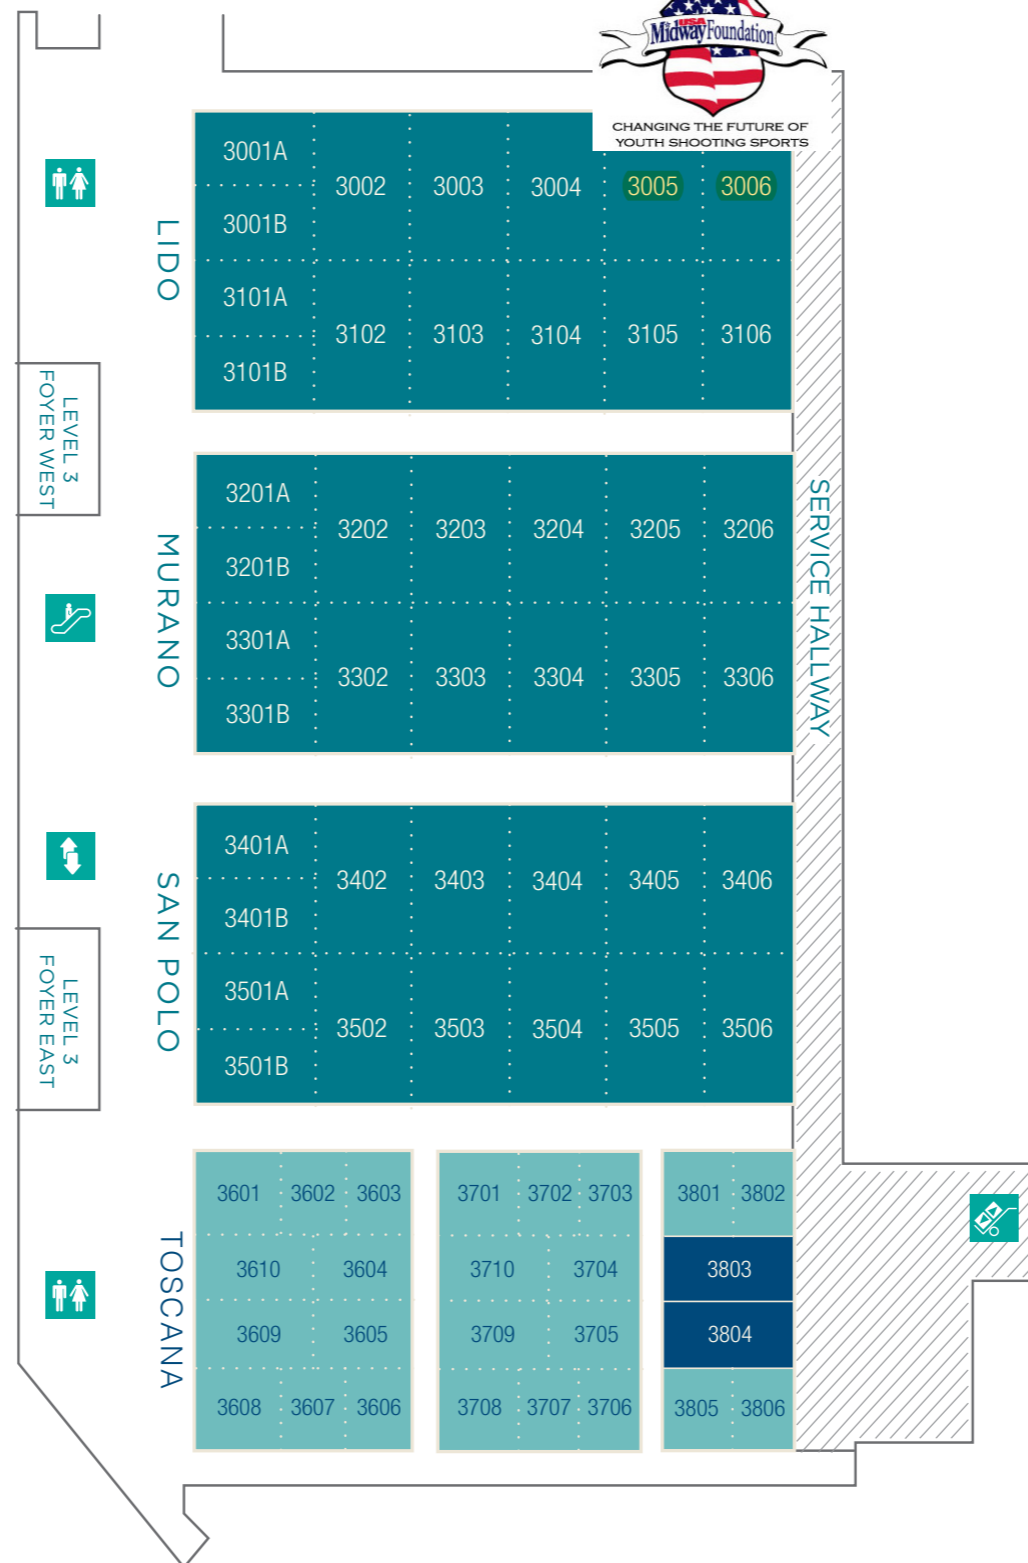

TO THE
GRAND CANAL SHOPPES®

- Escalator
- Restroom
- Stairs
- Cafe
- SES/Convention Services Center
- Freight Entrance (Truck)
- Freight Elevator
- Vending
- Elevator
- First Aid
- Emergency Exit